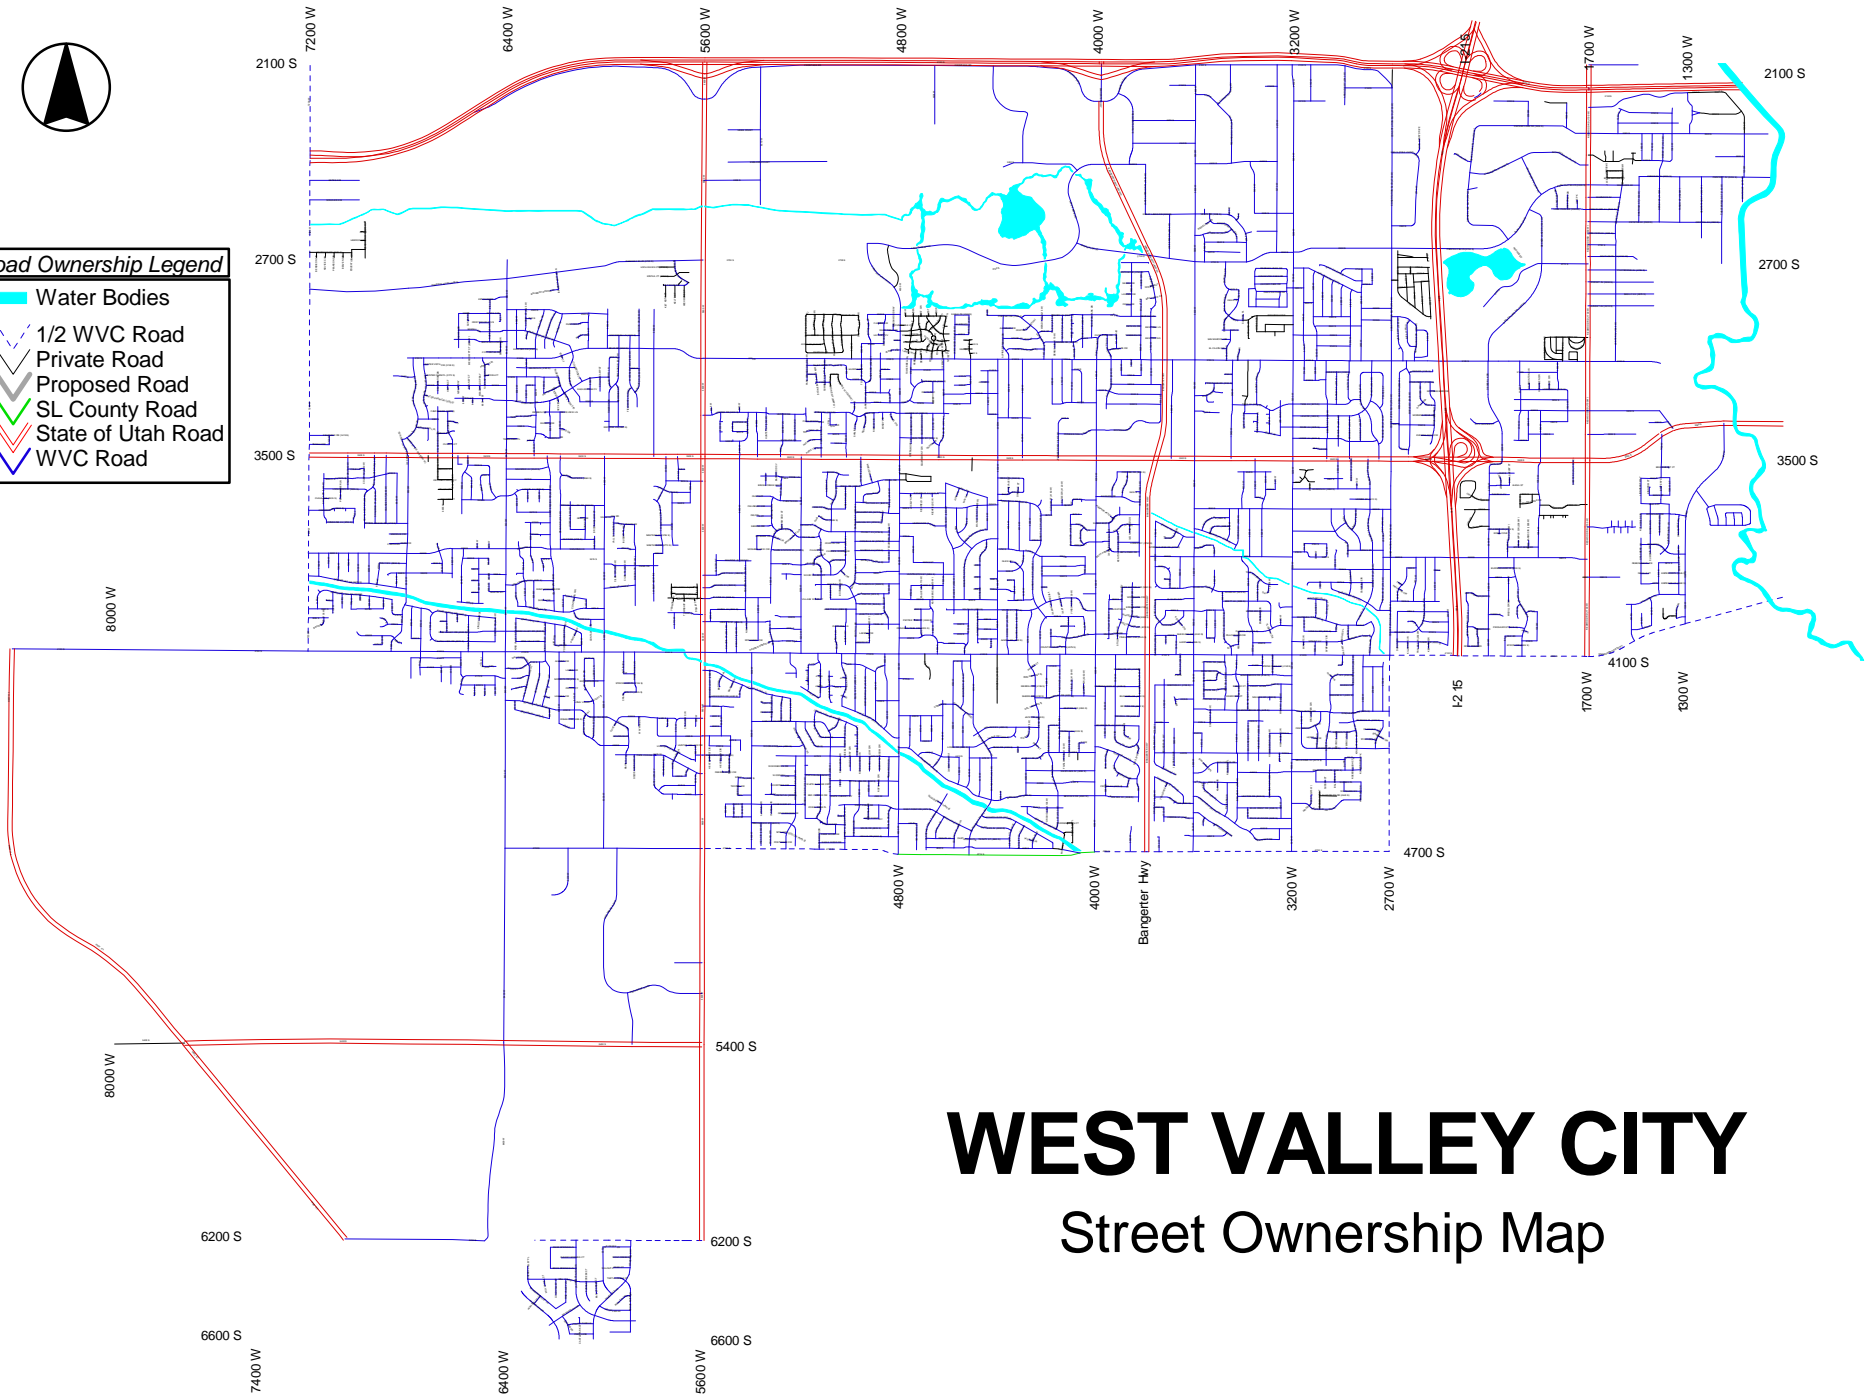

Road Ownership Legend

-  Water Bodies
-  1/2 WVC Road
-  Private Road
-  Proposed Road
-  SL County Road
-  State of Utah Road
-  WVC Road

WEST VALLEY CITY

Street Ownership Map