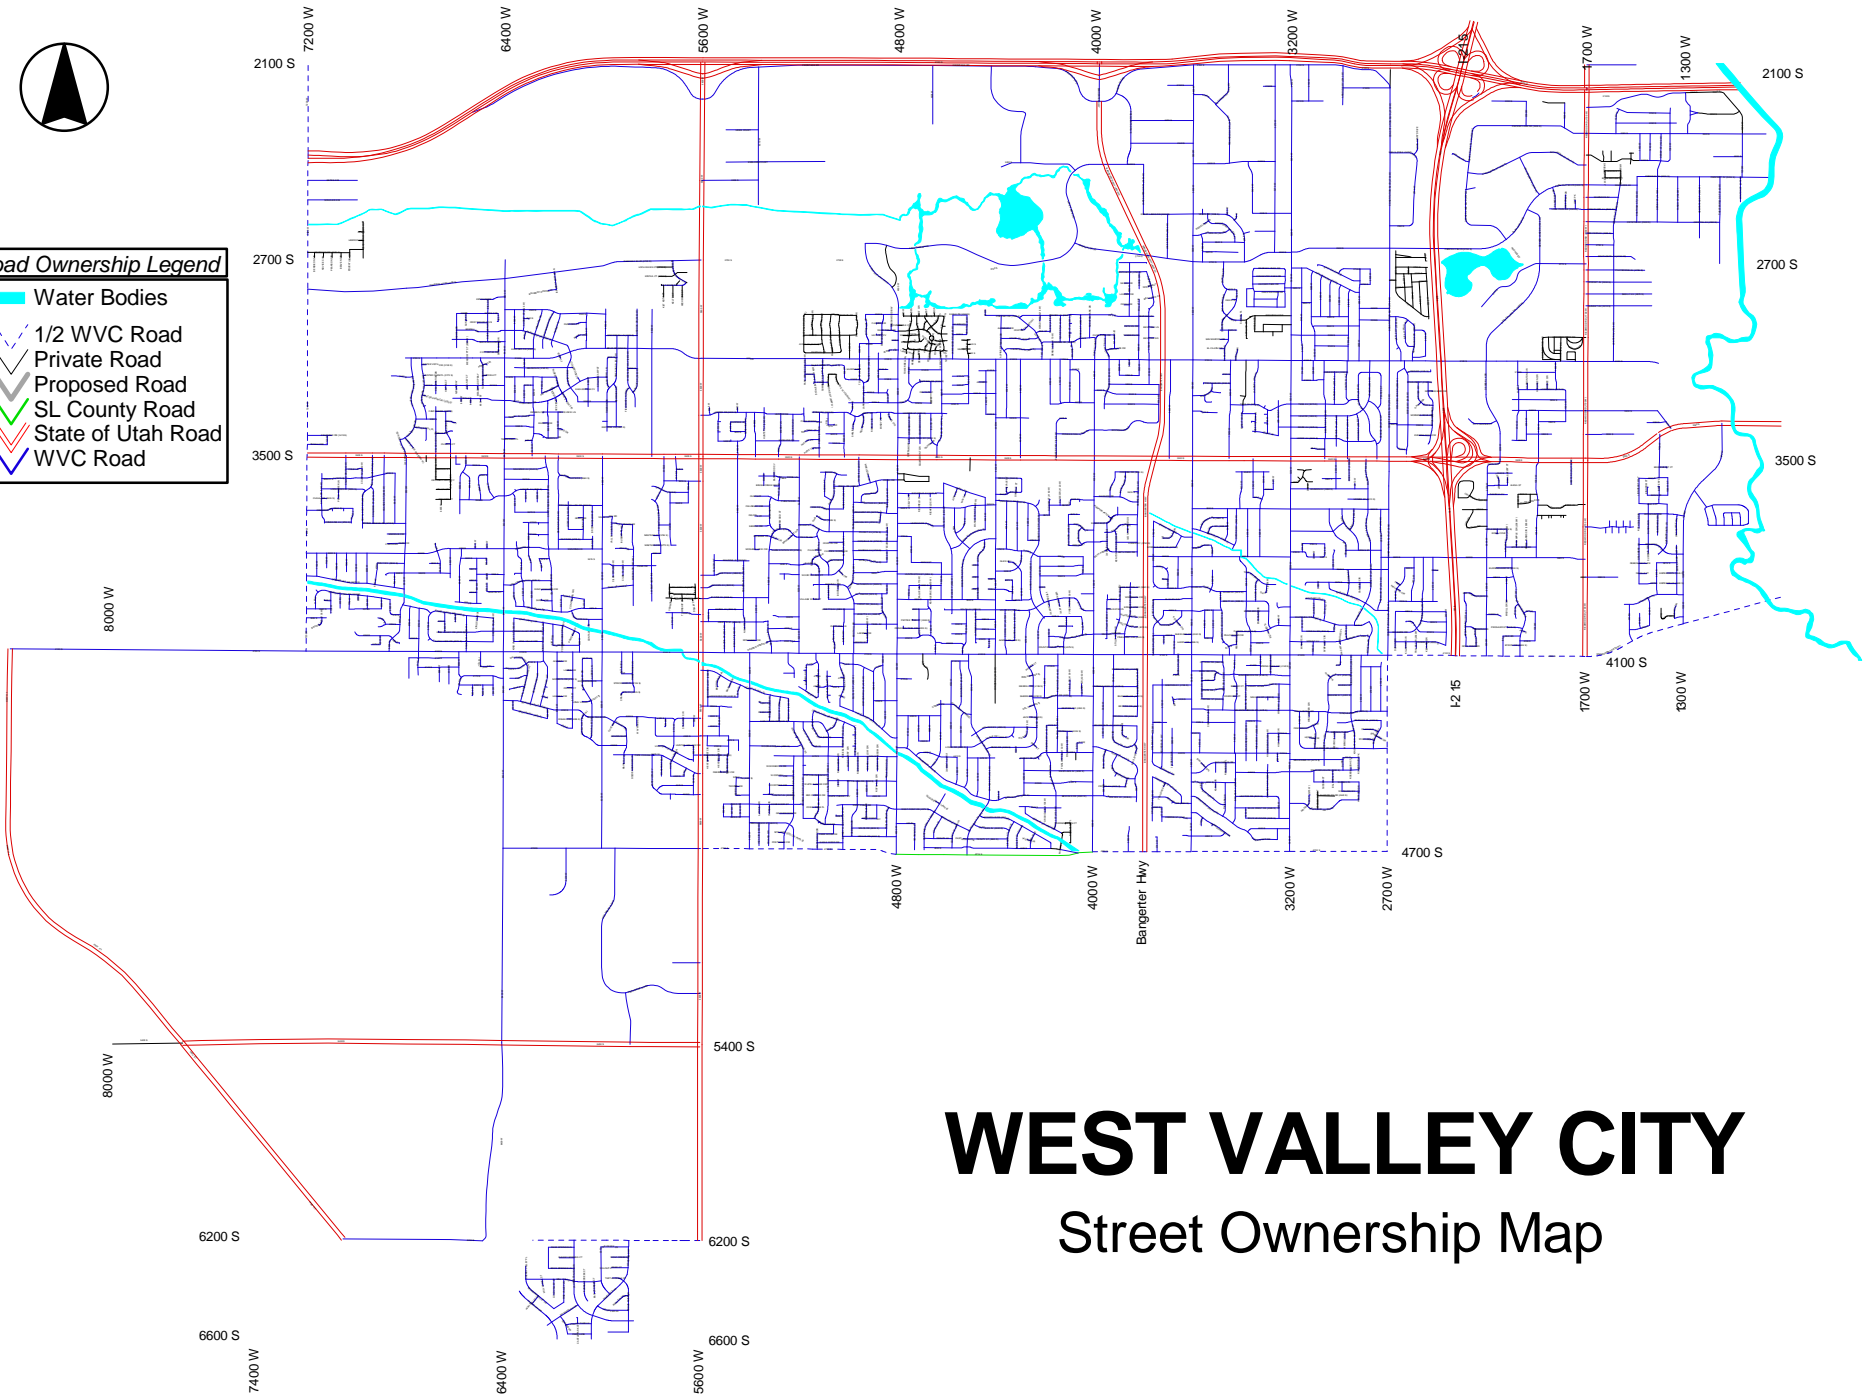

Road Ownership Legend

- Water Bodies
- 1/2 WVC Road
- Private Road
- Proposed Road
- SL County Road
- State of Utah Road
- WVC Road

WEST VALLEY CITY

Street Ownership Map